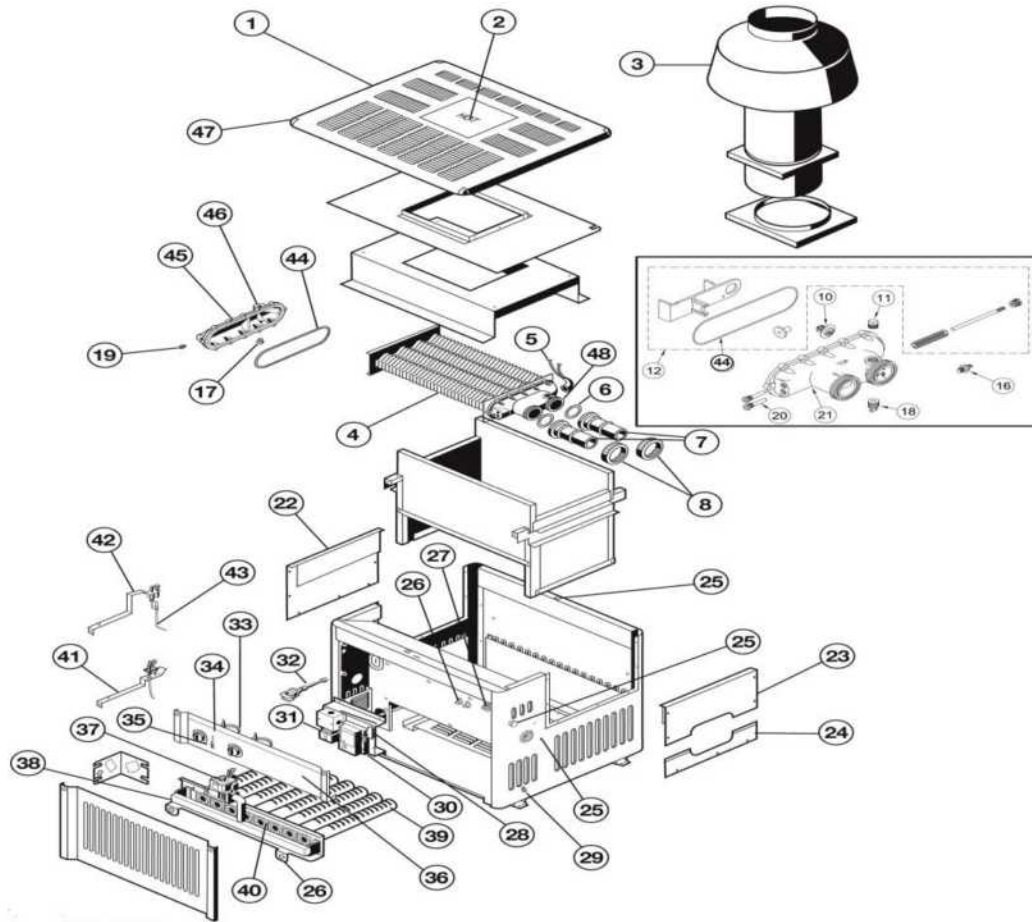

HAYWARD - HEATER PARTS - H-SERIES MILLIVOLT ED1

ITEM PART NUMBER	KEY	PRINTED DESCRIPTION	RETAIL PRICE	QTY TO ORDER
PTS-HAXDHO1930	2	DHO INSERT	60.99	
PTS-DHI150	3	H150 INDOOR DRAFT HOOD	223.99	
PTS-DHI200	3	H200 INDOOR DRAFT HOOD	223.99	
PTS-DHI250	3	H250 INDOOR DRAFT HOOD	223.99	
PTS-DHI300	3	H300 INDOOR DRAFT HOOD	223.99	
PTS-DHI350	3	H350 INDOOR DRAFT HOOD	223.99	
PTS-DHI400	3	H400 INDOOR DRAFT HOOD	223.99	
PTS-HWS150	3	H150 OUTDOOR DRAFT HOOD-HIGH	165.99	
PTS-HWS200	3	H200 OUTDOOR DRAFT HOOD-HIGH (WHILE SUPPLIES LAST)	165.99	
PTS-HWS250	3	H250 OUTDOOR DRAFT HOOD-HIGH	165.99	
PTS-HWS300	3	H300 OUTDOOR DRAFT HOOD-HIGH (WHILE SUPPLIES LAST)	165.99	
PTS-HWS350	3	H350 OUTDOOR DRAFT HOOD-HIGH (WHILE SUPPLIES LAST)	165.99	
PTS-HWS400	3	H400 OUTDOOR DRAFT HOOD-HIGH (WHILE SUPPLIES LAST)	165.99