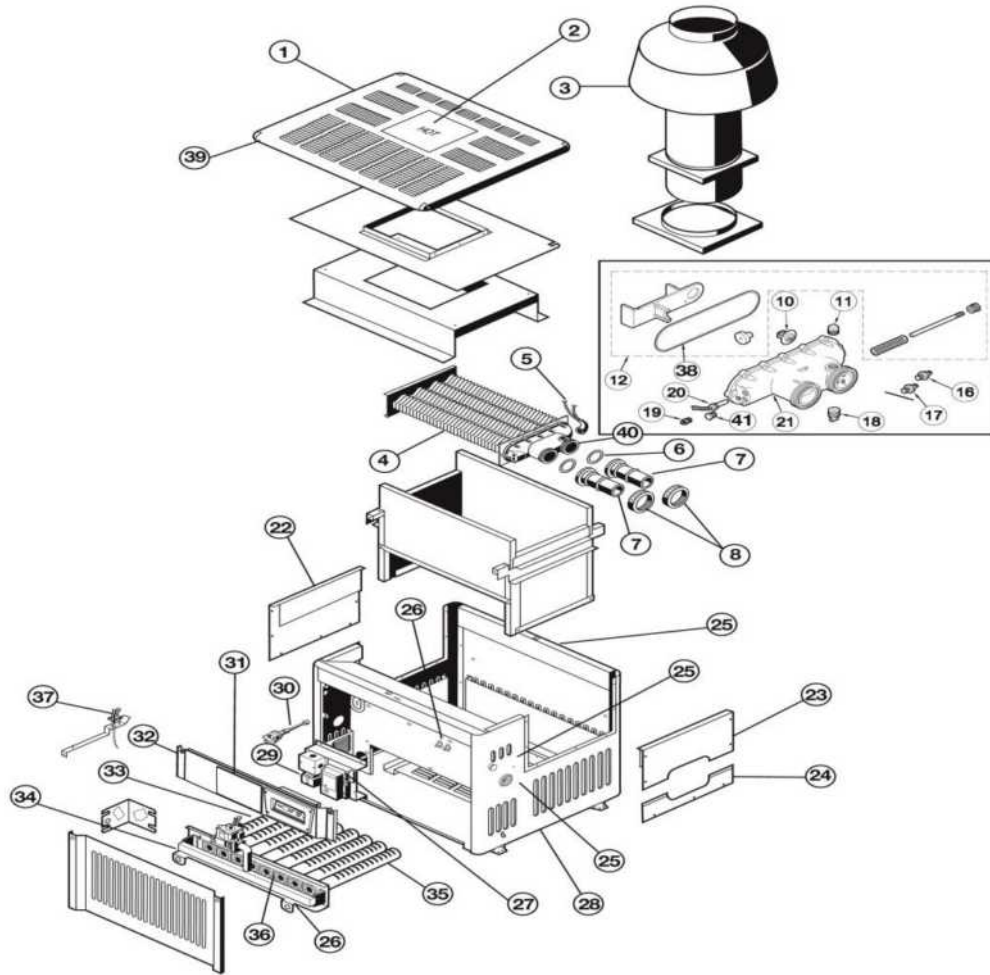

HAYWARD - HEATER PARTS

HAYWARD - HEATER PARTS - H-SERIES LOW NOX INDUCED DRAFT CONTINUED

ITEM PART NUMBER	KEY	PRINTED DESCRIPTION	RETAIL PRICE	QTY TO ORDER
PTS-HMXHLI2932	27	IMMER. HI LIMIT REAR 160'	49.99	
PTS-HAXDRV1930	24	DRAIN VALVE ASSEMBLY	65.99	
PTS-CHXPSA1930	28	PRESSURE SWITCH ADAPTER	13.99	
PTS-HAXTBW1930	33	THERMOSTAT BULB WELL, COTHERM	22.99	
PTS-HAXFHD1931	30	FRONT HEADER ONLY	364.99	
PTS-HAXHOR1930	31	HEADER O-RING	14.99	
PTS-IDXLTER1930	29	THERMISTOR	53.99	