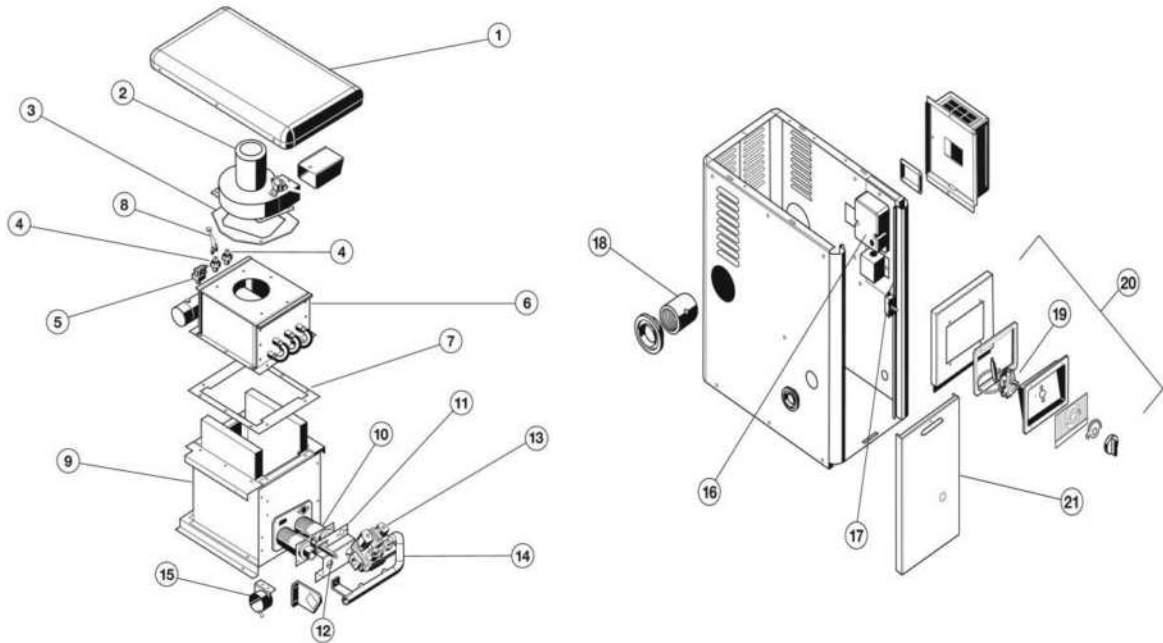

HAYWARD - HEATER PARTS - H-SERIES H100

ITEM PART NUMBER	KEY	PRINTED DESCRIPTION	RETAIL PRICE	QTY TO ORDER
PTS-IDXJKT1100	2	JACKET TOP	59.99	
PTS-IDXBWR1936	2	KIT-ABG COMBUSTION BLOWER	449.99	
PTS-IDXBLG1930	3	BLOWER GASKET	19.99	
PTS-IDXHLK1930	3	HI LIMITS KIT	174.99	
PTS-CZXPRS1105	4	PRESSURE SWITCH	170.99	
PTS-IDXHXA1101	5	HEAT EXCHANGER ASSEMBLY	633.99	
PTS-IDXGKT1930	6	HEX GASKET	37.99	
PTS-IDXWHA1931	8	WIRE HARNESS	36.99	
PTS-IDXBRG1930	9	BURNER GASKET	13.99	
PTS-IDXBNR1930	9	BURNER, NAT OR PRO	365.99	
PTS-IDXAGK1930	10	KIT-AIR/GAS ORIFICE,NA	83.99	
PTS-IDXAGK1931	10	KIT-AIR GAS ORIFICE,LP	83.99	
PTS-IDXIGN1930	12	IGNITOR	152.99	
PTS-IDXVAL1931	13	GAS VALVE 100-NAT/PRO	407.99	
PTS-IDXMAN1100	13	MANIFOLD	155.99	
PTS-IDXAPS1930	14	AIR PRESSURE SWITCH	129.99	
PTS-IDXMOD1930	15	IGNITION MODULE	447.99	
PTS-IDXCPG1931	16	COUPLING 2"	32.99	
PTS-IDXTST1930	16	THERMOSTAT ID100	124.99	
PTS-IDXCPA1100	16	CONTROL PANEL ASSEMBLY,H100	193.99