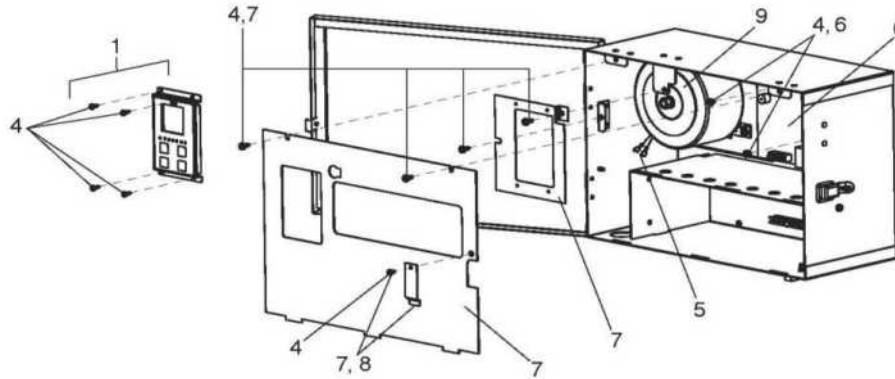

JANDY/ZODIAC - SANITIZER PARTS - APUREM, FUSIONM

ITEM PART NUMBER	KEY	PRINTED DESCRIPTION	RETAIL PRICE	QTY TO ORDER
PTS-R0467400	1	User Interface, Next Gen. Assy Purelink, Replacement Kit.	567.99	
PTS-R0467700	2	Bezel Plates Purelink Replace Front User Interface Style With Knock-Out	155.99	
PTS-R0447300	3	DISCONTINUED		
PTS-R0467800	4	Hardware, Purelink Front User Interface Style	50.99	
PTS-R0447500	5	DC Harness Extension Purelink, Replacement Kit	45.99	
PTS-R0467600	6	Power Interface, Next Gen Aquapure/PureLink Large Backboard	192.99	
PTS-R0503400	7	DISCONTINUED		
PTS-R0503300	8	DISCONTINUED		
PTS-R0481400	9	Transformer, 115/230V, 6A, 301/601 (Old Part # T1005)	481.99