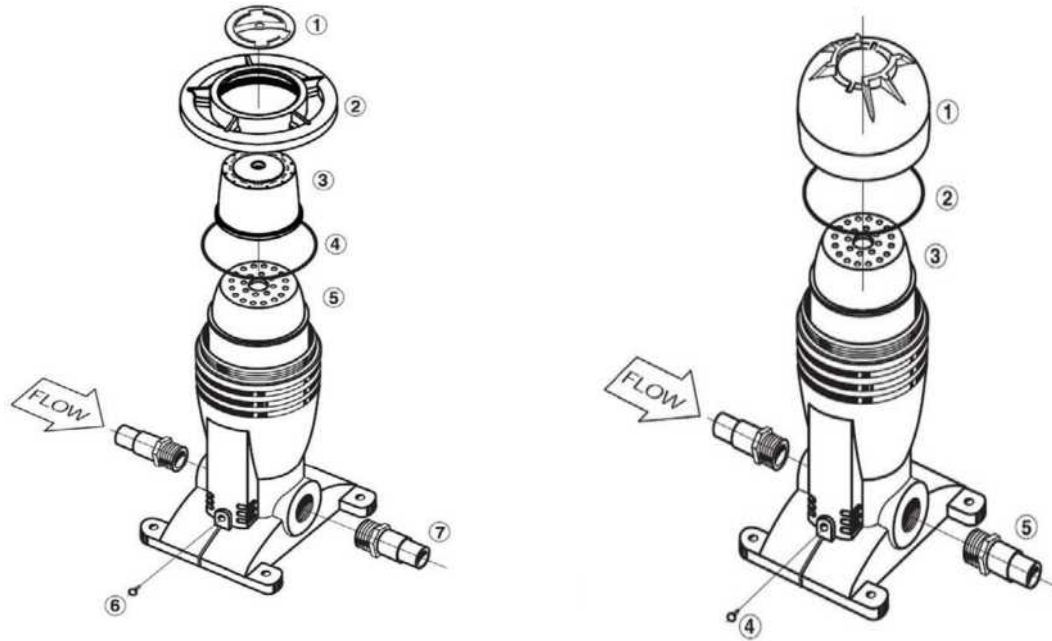

JANDY/ZODIAC - SANITIZER PARTS

JANDY/ZODIAC - SANITIZER PARTS - LM2 SERIES SALT WATER CHLORINATOR

ITEM PART NUMBER	KEY	PRINTED DESCRIPTION	RETAIL PRICE	QTY TO ORDER
PTS-W194361		Zodiac Electrode C200 Series Packed	69.99	
PTS-W171911	2	Discontinued		
PTS-W195581	3	Discontinued		
PTS-W171581	4	Discontinued		
PTS-W111071	5	Zodiac Circuit Breaker X28-Xq1A02 Potter	42.99	
PTS-W222111	6	Discontinued		
PTS-W000351	7	M3 X 8Mm Screw	0.99	
PTS-W222091	8	Zodiac Power PCB Assembly, 8Amp Purch LM2	320.99	
PTS-W001091	9	Black PCB Standoff	7.99	
PTS-W000651	10	Zodiac Insulation Mounted Kit T0220	10.99	
PTS-R0737200	14	LM2 Union Set	11.99	
PTS-W150131	N/S	Zodiac LM2 O-Ring	4.99	

**JANDY/ZODIAC - SANITIZER PARTS - AQUAPURE® 3-PORT CELL 2"-2½"
UNIVERSAL UNIONS**

ITEM PART NUMBER	KEY	PRINTED DESCRIPTION	RETAIL PRICE	QTY TO ORDER
PTS-R0452100	1	Union/Tailpiece Kit, 3-Port Cell, 2"-2.5" Universal Union	55.99	
PTS-R0452200	2	O-Rings/Terminal Adapter Kit, 3-Port Cell	10.99	
ATC-PLC140025	3	PURELINK CELL KIT 14 BLADE 3 PORT CELL 25' CABLES	1099.00	
PTS-R0452501	4	Port Sensor Kit with O-Ring	465.99	
PTS-R0476400	4	Sensor, 3-Port AquaPure With 25' Cable	490.99	
PTS-R0402800	5	16? Cord, DC, AquaPure/PureLink Cell	130.99	
PTS-R0476300	5	AquaPure DC Cable, With 25' Cable	169.99	