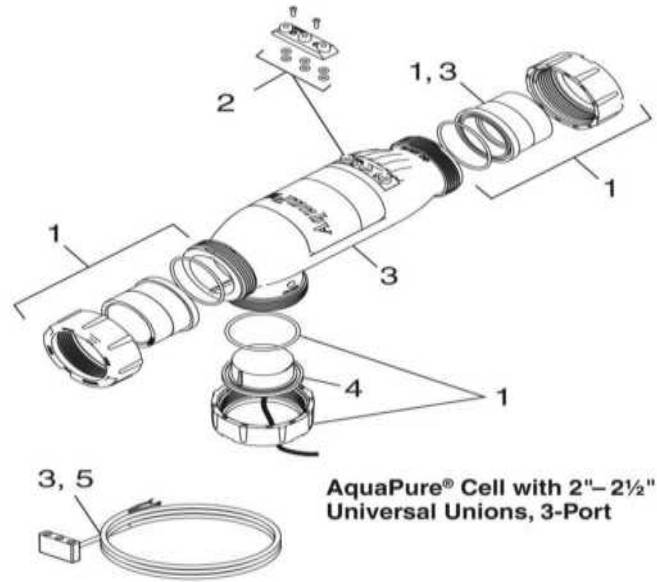

JANDY/ZODIAC - SANITIZER PARTS

JANDY/ZODIAC - SANITIZER PARTS - LM2 SERIES SALT WATER CHLORINATOR

ITEM PART NUMBER	KEY	PRINTED DESCRIPTION	RETAIL PRICE	QTY TO ORDER
PTS-W194361		Zodiac Electrode C200 Series Packed	69.99	
PTS-W171911	2	Discontinued		
PTS-W195581	3	Discontinued		
PTS-W171581	4	Discontinued		
PTS-W111071	5	Zodiac Circuit Breaker X28-Xq1A02 Potter	42.99	
PTS-W222111	6	Discontinued		
PTS-W000351	7	M3 X 8Mm Screw	0.99	
PTS-W222091	8	Zodiac Power PCB Assembly, 8Amp Purch LM2	320.99	
PTS-W001091	9	Black PCB Standoff	7.99	
PTS-W000651	10	Zodiac Insulation Mounted Kit T0220	10.99	
PTS-R0737200	14	LM2 Union Set	11.99	
PTS-W150131	N/S	Zodiac LM2 O-Ring	4.99	

**JANDY/ZODIAC - SANITIZER PARTS - AQUAPURE® 3-PORT CELL 2"-2½"
UNIVERSAL UNIONS**

ITEM PART NUMBER	KEY	PRINTED DESCRIPTION	RETAIL PRICE	QTY TO ORDER
PTS-R0452100	1	Union/Tailpiece Kit, 3-Port Cell, 2"-2.5" Universal Union	55.99	
PTS-R0452200	2	O-Rings/Terminal Adapter Kit, 3-Port Cell	10.99	
ATC-PLC140025	3	PURELINK CELL KIT 14 BLADE 3 PORT CELL 25' CABLES	1099.00	
PTS-R0452501	4	Port Sensor Kit with O-Ring	465.99	
PTS-R0476400	4	Sensor, 3-Port AquaPure With 25' Cable	490.99	
PTS-R0402800	5	16? Cord, DC, AquaPure/PureLink Cell	130.99	
PTS-R0476300	5	AquaPure DC Cable, With 25' Cable	169.99	