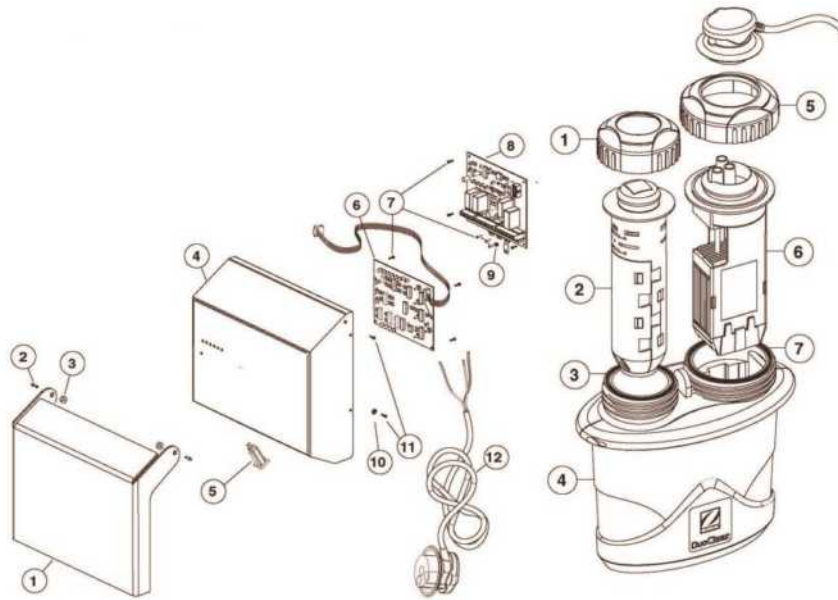

JANDY/ZODIAC - SANITIZER PARTS

JANDY/ZODIAC - SANITIZER PARTS - LM2 SERIES SALT WATER CHLORINATOR

ITEM PART NUMBER	KEY	PRINTED DESCRIPTION	RETAIL PRICE	QTY TO ORDER
PTS-W194361		Zodiac Electrode C200 Series Packed	69.99	
PTS-W171911	2	Discontinued		
PTS-W195581	3	Discontinued		
PTS-W171581	4	Discontinued		
PTS-W111071	5	Zodiac Circuit Breaker X28-Xq1A02 Potter	42.99	
PTS-W222111	6	Discontinued		
PTS-W000351	7	M3 X 8Mm Screw	0.99	
PTS-W222091	8	Zodiac Power PCB Assembly, 8Amp Purch LM2	320.99	
PTS-W001091	9	Black PCB Standoff	7.99	
PTS-W000651	10	Zodiac Insulation Mounted Kit T0220	10.99	
PTS-R0737200	14	LM2 Union Set	11.99	
PTS-W150131	N/S	Zodiac LM2 O-Ring	4.99	

**JANDY/ZODIAC - SANITIZER PARTS - AQUAPURE® 3-PORT CELL 2"-2½"
UNIVERSAL UNIONS**

ITEM PART NUMBER	KEY	PRINTED DESCRIPTION	RETAIL PRICE	QTY TO ORDER
PTS-R0452100	1	Union/Tailpiece Kit, 3-Port Cell, 2"-2.5" Universal Union	55.99	
PTS-R0452200	2	O-Rings/Terminal Adapter Kit, 3-Port Cell	10.99	
ATC-PLC140025	3	PURELINK CELL KIT 14 BLADE 3 PORT CELL 25' CABLES	1099.00	
PTS-R0452501	4	Port Sensor Kit with O-Ring	465.99	
PTS-R0476400	4	Sensor, 3-Port AquaPure With 25' Cable	490.99	
PTS-R0402800	5	16? Cord, DC, AquaPure/PureLink Cell	130.99	
PTS-R0476300	5	AquaPure DC Cable, With 25' Cable	169.99	