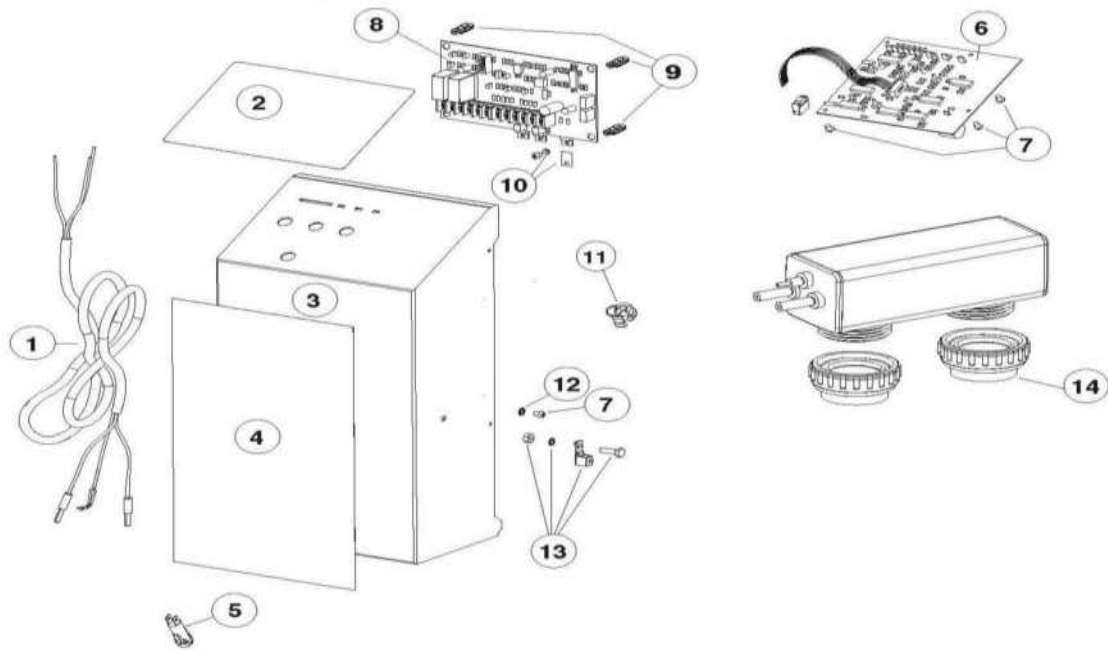

JANDY/ZODIAC - SANITIZER PARTS

JANDY/ZODIAC - SANITIZER PARTS - LM2 SERIES SALT WATER CHLORINATOR

ITEM PART NUMBER	KEY	PRINTED DESCRIPTION	RETAIL PRICE	QTY TO ORDER
PTS-W194361		Zodiac Electrode C200 Series Packed	69.99	
PTS-W171911	2	Discontinued		
PTS-W195581	3	Discontinued		
PTS-W171581	4	Discontinued		
PTS-W111071	5	Zodiac Circuit Breaker X28-Xq1A02 Potter	42.99	
PTS-W222111	6	Discontinued		
PTS-W000351	7	M3 X 8Mm Screw	0.99	
PTS-W222091	8	Zodiac Power PCB Assembly, 8Amp Purch LM2	320.99	
PTS-W001091	9	Black PCB Standoff	7.99	
PTS-W000651	10	Zodiac Insulation Mounted Kit T0220	10.99	
PTS-R0737200	14	LM2 Union Set	11.99	
PTS-W150131	N/S	Zodiac LM2 O-Ring	4.99	

**JANDY/ZODIAC - SANITIZER PARTS - AQUAPURE® 3-PORT CELL 2"-2½"
UNIVERSAL UNIONS**

ITEM PART NUMBER	KEY	PRINTED DESCRIPTION	RETAIL PRICE	QTY TO ORDER
PTS-R0452100	1	Union/Tailpiece Kit, 3-Port Cell, 2"-2.5" Universal Union	55.99	
PTS-R0452200	2	O-Rings/Terminal Adapter Kit, 3-Port Cell	10.99	
ATC-PLC140025	3	PURELINK CELL KIT 14 BLADE 3 PORT CELL 25' CABLES	1099.00	
PTS-R0452501	4	Port Sensor Kit with O-Ring	465.99	
PTS-R0476400	4	Sensor, 3-Port AquaPure With 25' Cable	490.99	
PTS-R0402800	5	16? Cord, DC, AquaPure/PureLink Cell	130.99	
PTS-R0476300	5	AquaPure DC Cable, With 25' Cable	169.99	